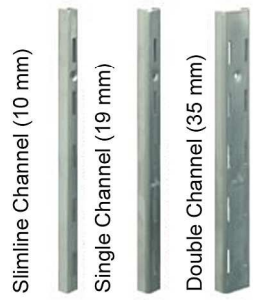

3 Tier Socks Stand

4 Way Water Fall Arm SS

Accessories Stand

Flower Stand

Round Stand

Spiral Stand

Hanging Stand

Wave Stand

3 Way Stand

2 Way Hanging Stand CH

4 Way Straight Arm SS

Clothing Accessories

Mesh System

Rectangle Mesh

Dump Bin

BURHANI DECORS