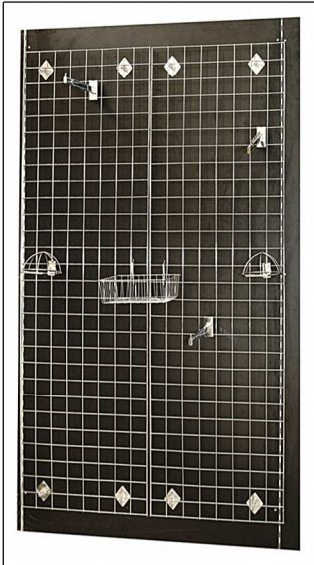

3 Tier Socks Stand

4 Way Water Fall Arm SS

Accessories Stand

Flower Stand

Round Stand

Spiral Stand

Hanging Stand

Wave Stand

3 Way Stand

2 Way Hanging Stand CH

4 Way Straight Arm SS

Clothing Accessories

Mesh System

Rectangle Mesh

Dump Bin

BURHANI DECORS