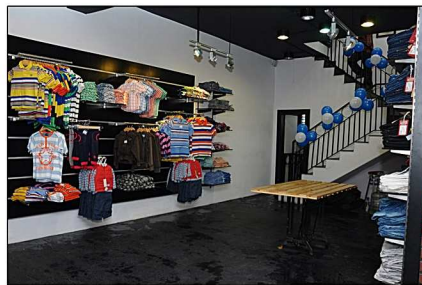

BURHANI DECORS

Address: Old No.56 / New No.25, Devaraj Mudali Street,
Park Town (Near Central Station),
Chennai - 600003

Phone: +(91)-44-2533 0696
+(91)-98843 98082
+(91)-98415 21093

Email: info@burhanidecors.co.in
burhanidecors52@yahoo.com

VIEW ON MAP