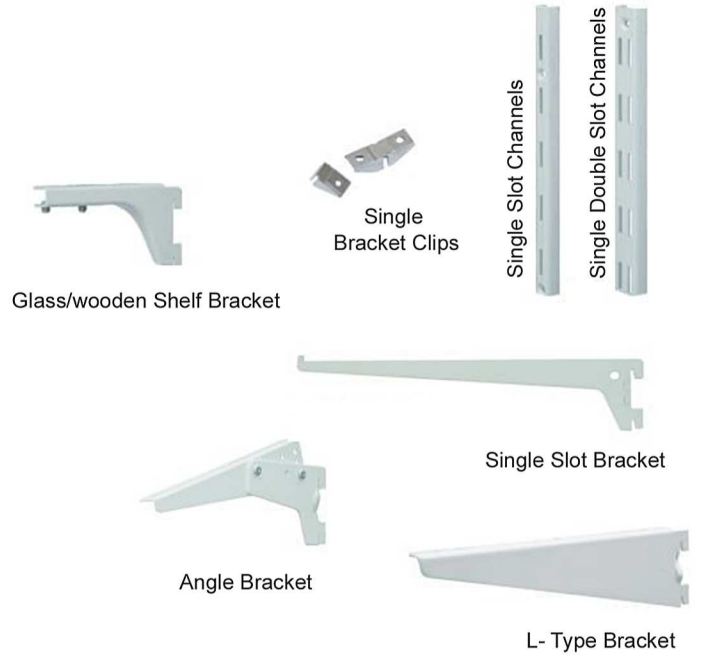

Hanging/Shelf Gondola

Shelf Gondola

Steel Multi Gondola

Display Table

Wooden Multi Gondola

Steel Multi Gondola

GONDOLA

STANDS

3 Tier Socks Stand

4 Way Water Fall Arm SS

Accessories Stand

Flower Stand

Round Stand

Spiral Stand

Hanging Stand

Wave Stand

3 Way Stand

2 Way Hanging Stand CH

4 Way Straight Arm SS

Clothing Accessories

Mesh System

Rectangle Mesh

Dump Bin

BURHANI DECORS