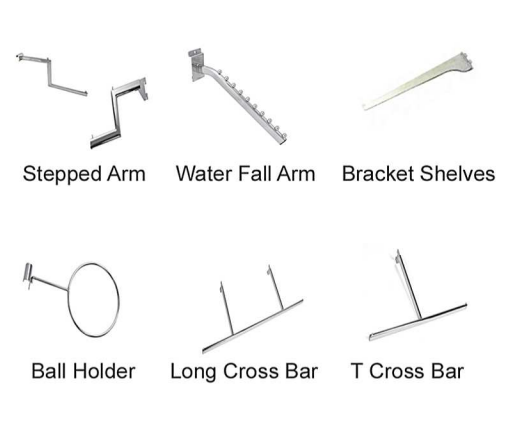

POLE SYSTEM