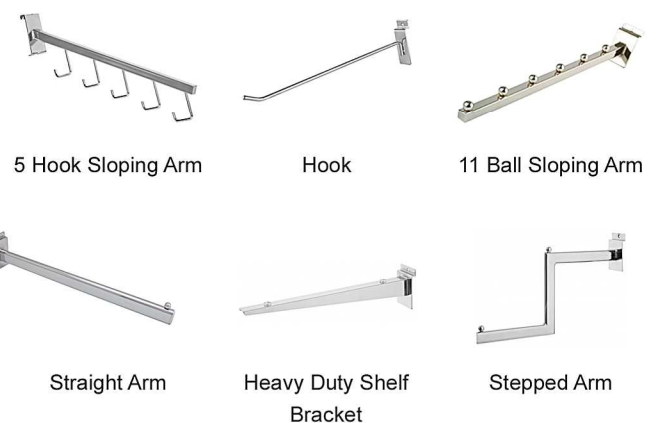

SLAT WALL PANEL